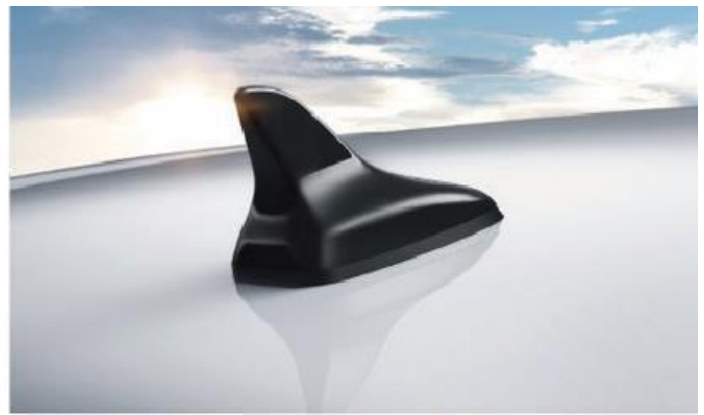

Level 1 (Automatic)	Level 2 (Automatic)	Level 3 (Automatic)

- 1.5 L Engine
- Keyless entry
- Fabric seats
- 2 Speakers sound system
- Reversing Camera
- Parking assistance

- 1.5 L Engine
- Keyless entry
- Leather seats
- 4 speakers sound system
- Reversing Camera
- Parking radar
- Parking assistance
- Right blind spot camera
- Arm rest

- 1.5 L Engine
- Keyless entry
- Leather seats
- 4 Speakers sound system
- Reversing Camera
- Parking radar
- Parking assistance
- Right blind spot camera
- Right blind spot camera
- Power sun-roof
- Arm rest